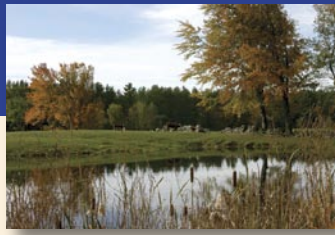

## From Points South:

Take Route 3 (Everett Turnpike) North to Nashua, NH. Take Exit 8 to its end and then right onto Route 101A W. Follow towards Milford and take a left onto Route 101 West. Take 101W to the Brookline/Milford/Route 13 exit. Take a left at the end of the ramp and then your first left at the traffic light onto Emerson Road. Take a right onto Federal Hill Road. The Reserve at Federal Hill is ½ mile on your left.

## From Points North:

Take Route 93S to Everett Turnpike (Route 3) to Route 101 West, Bedford Exit. Take 101W approximately 14 miles to the Brookline/Milford/Route 13 exit. Take a left at the end of the ramp and then your first left at the traffic light onto Emerson Road. Take a right onto Federal Hill Road. The Reserve at Federal Hill is ½ mile on your left.